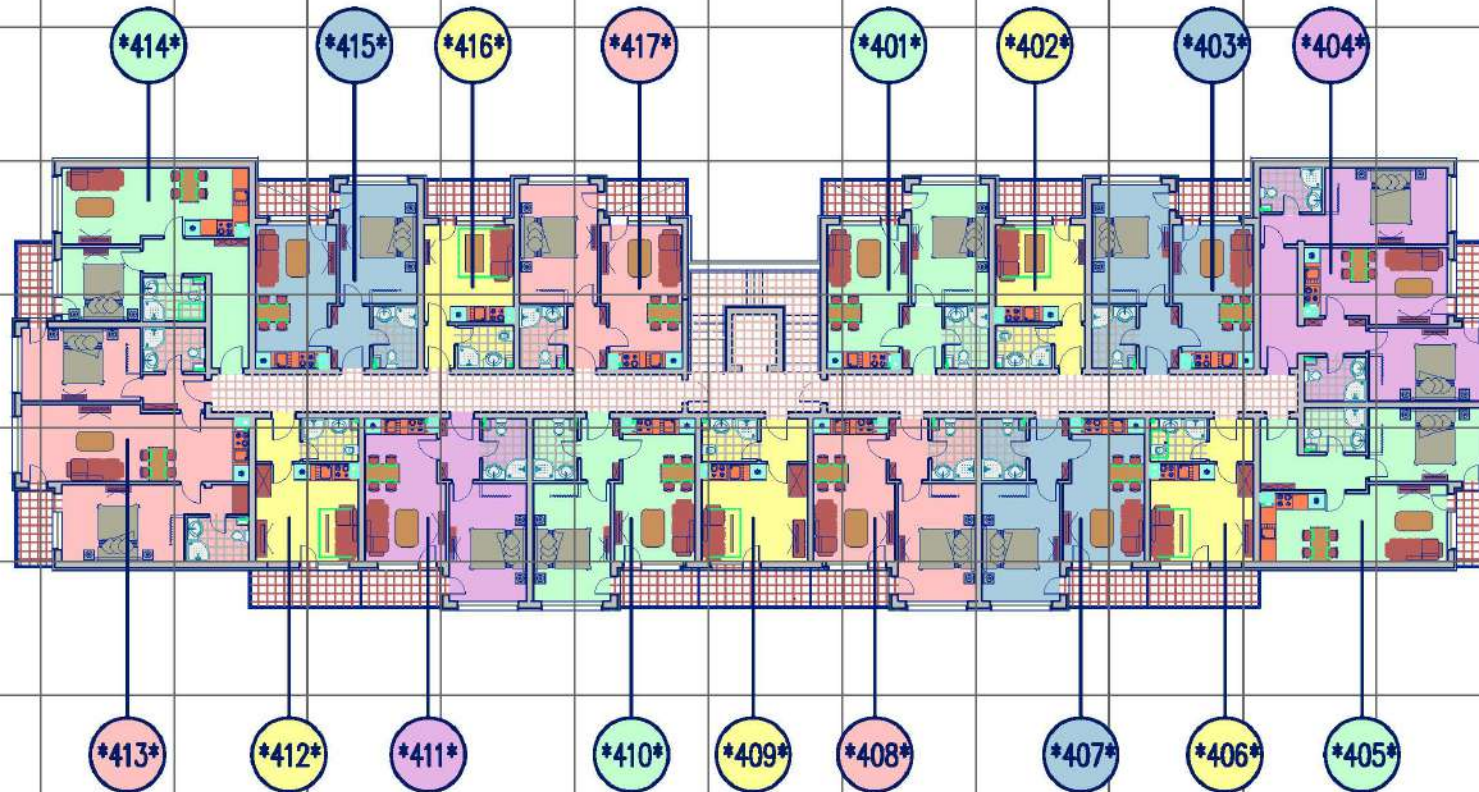

Apartment number	Bedrooms	Balconies	Total area
Apartment *401*	1	1	58.94m²
Studio *402*		1	33.07m²
Apartment *403*	1	1	58.24m²
Apartment *404*	2	1	96.67m²
Apartment *405*	1	1	69.56m²
Studio *406*		1	37.85m²

Apartment number	Bedrooms	Balconies	Total area
Apartment *407*	1	1	58.24m²
Apartment *408*	1	1	58.24m²
Studio *409*		1	38.54m²
Apartment *410*	1	1	58.24m²
Apartment *411*	1	1	58.24m²
Studio *412*		1	37.85m²

Apartment number	Bedrooms	Balconies	Total area
Apartment *413*	2	1	98.03m²
Apartment *414*	1	1	68.66m²
Apartment *415*	1	1	58.24m²
Studio *416*		1	33.07m²
Apartment *417*	1	1	58.94m²